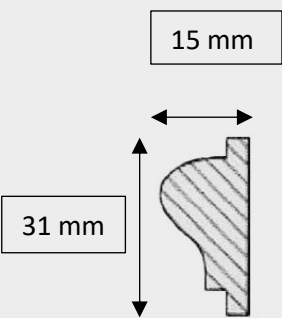

Baguettes

BQT-06

BQT-6-B

BQT-6-SA